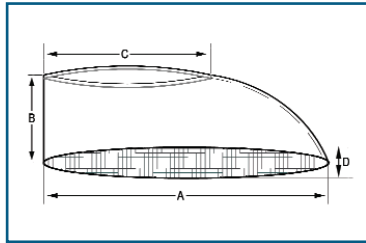

Product Dimensions

BarrierTech® MaxGrip® Shoe Covers

Dimensions

Part No.	Size	Length (A)	Height (B)	Top Relaxed (C)	Top Stretched (C)	Sole Width (D)
SH-E1W15-BH	M	11 ½"	5"	4"	8 ¾"	4 ¼"
SH-E1W16-BH	L	12 ¾"	5"	4 ¼"	9 ¼"	4 ½"
SH-E1W12-BH	Univ.	14 ¼"	4 ¾"	4 ½"	11"	4 ½"
SH-E1W13-BH	XL	15"	5 ¾"	5"	11 ¾"	4 ¾"