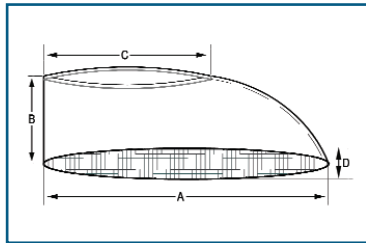

Product Dimensions

BarrierTech® MaxGrip® Shoe Covers

Dimensions

Part No.	Size	Length (A)	Height (B)	Top Relaxed (C)	Top Stretched (C)	Sole Width (D)
SH-E1W15-BH	M	11 ½"	5"	4"	8 ¾"	4 ¼"
SH-E1W16-BH	L	12 ¾"	5"	4 ¼"	9 ¼"	4 ½"
SH-E1W12-BH	Univ.	14 ¼"	4 ¾"	4 ½"	11"	4 ½"
SH-E1W13-BH	XL	15"	5 ¾"	5"	11 ¾"	4 ¾"